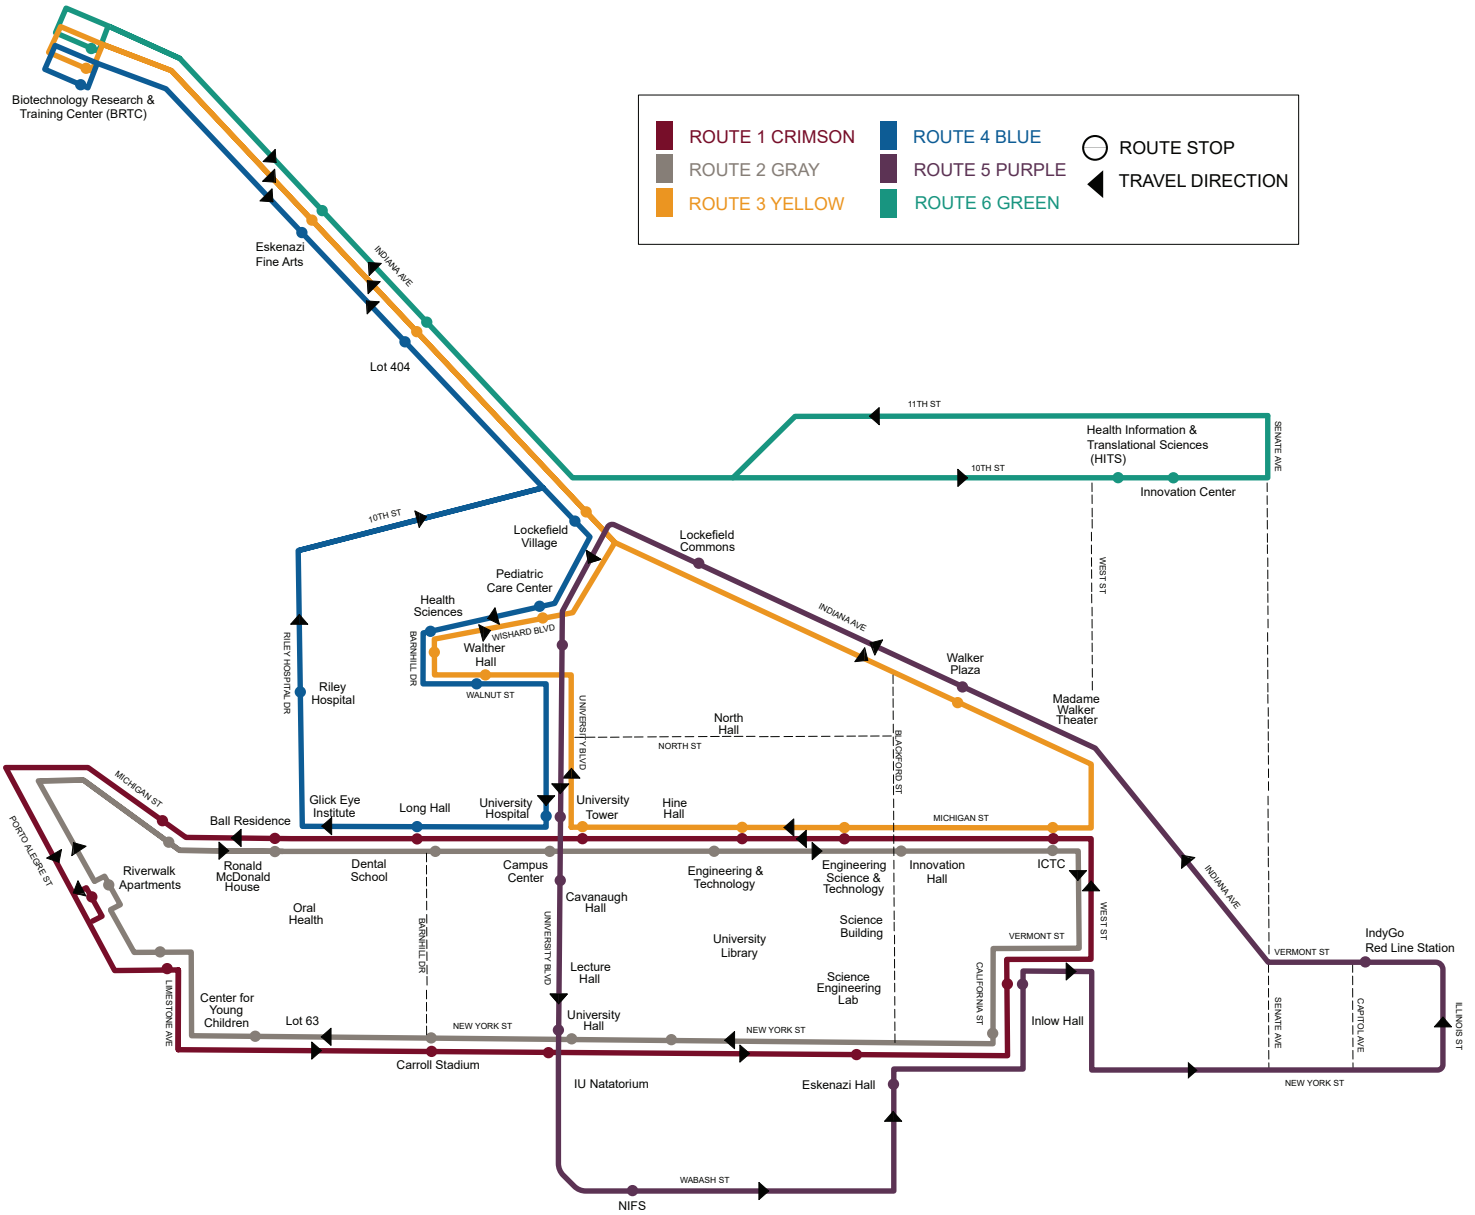

JAGLINE

ROUTE MAP

█ ROUTE 1 CRIMSON	█ ROUTE 4 BLUE	 ROUTE STOP
█ ROUTE 2 GRAY	█ ROUTE 5 PURPLE	 TRAVEL DIRECTION
█ ROUTE 3 YELLOW	█ ROUTE 6 GREEN	

Download the JagLine app to see route information, track your shuttle, and set alerts.